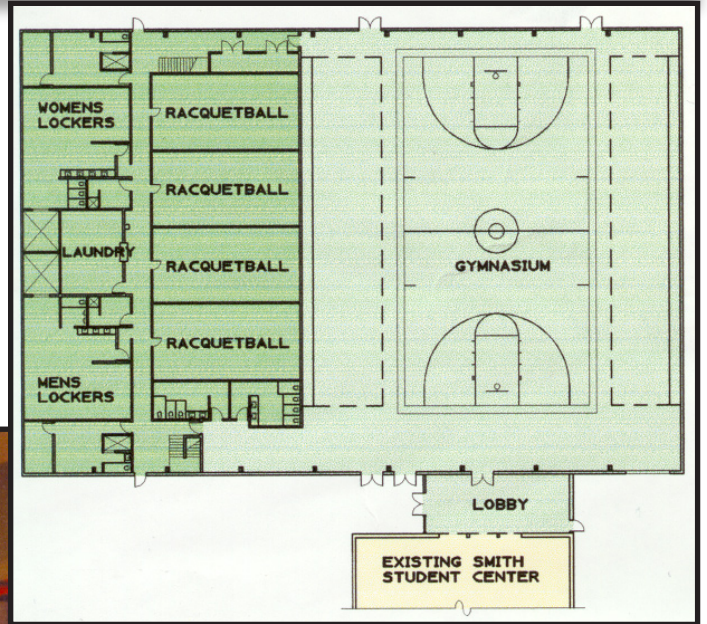

# Miles Community College New Physical Education Center

**Total Cost**  
\$1,085,000.00

**Area:**  
27,000 s.f.

**Client:**  
Miles Community College

**Location:**  
Miles City, MT

This project was planned to provide 27,000s.f. of P.E. facilities for Miles Community College as well as health club facilities for the community. The building houses a regulation gymnasium with spectator seating for 1,200, handball courts, exercise rooms, and classrooms with plans for a future pool. The gymnasium will double as a large meeting room for conventions, or display space for home shows, boat shows, etc. The structure is a pre-manufactured steel building with masonry and steel exterior.